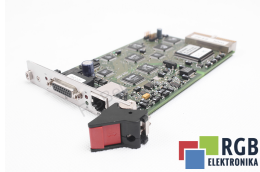

NEW PCI-FRAMEGRABBER FUER PCAM C KRONES

New KRONES PCI-FRAMEGRABBER
Tested and cleaned.
24 months guarantee
Dedicated courier
Delivery across Europe even in 15855

TECHNICAL DATA

MANUFACTURER	KRONES
MODEL	PCI-FRAMEGRABBER
CATEGORY	Extension modules
WEIGHT [KG]	1.0
HEIGHT [CM]	7.0
LENGHT [CM]	23.0
WIDTH [CM]	15.0

24/7 SUPPORT AVAILABLE
[+48 71 750 09 78](tel:+48717500978)

WRITE TO US
info@rgbelektronika.pl

TEST STAND

We have test stands developed by us, thanks to which we check whether the device is in working order. It is with these posts that we test the repaired device, for which we give 24 months warranty, and you can be sure that your **PCI-FRAMEGRABBER** equipment has been repaired at a service center that provides the highest quality services

PRODUCTS FROM THE RGB ELEKTRONIKA OFFER:

HIGHEST QUALITY

Each product undergoes a specialized assessment, based on which we select the best quality equipment to guarantee their trouble-free operation. Thanks to this, you can be sure that the **KRONES PCI-FRAMEGRABBER** device has been prepared with the greatest care.